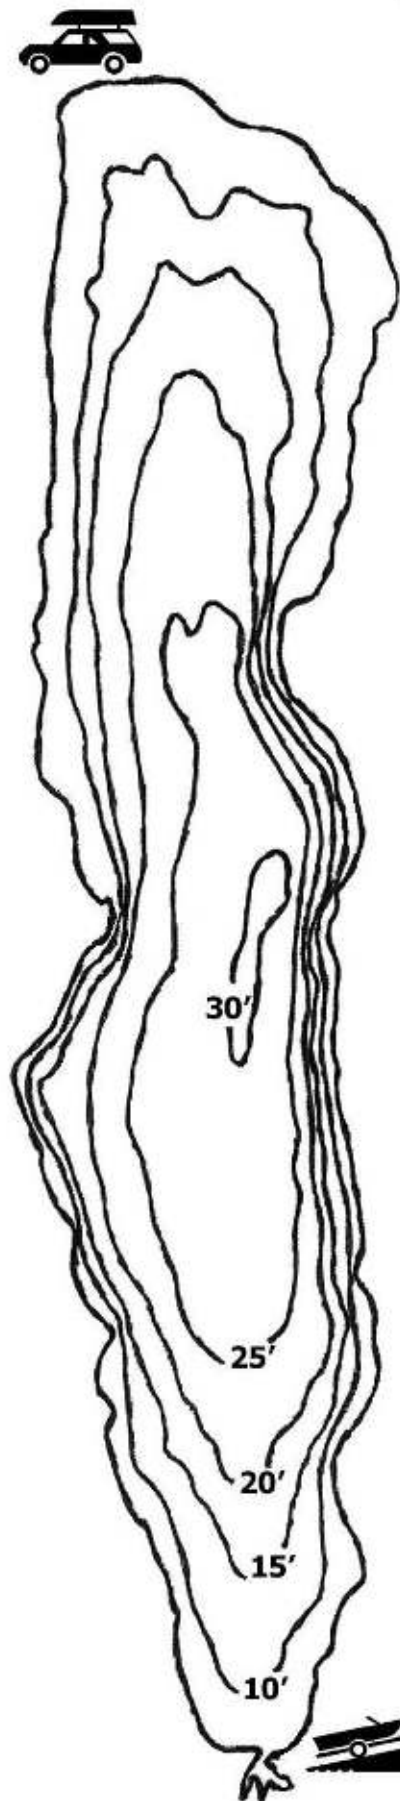

# Honeoye Lake

Not For Use in Navigation

## Honeoye Lake

County: Ontario

Town: Richmond,  
Canadice

Surface Area: 1,775 Acres

**Fish Species Present:** Walleye, Chain Pickerel, Largemouth Bass, Smallmouth Bass, Yellow Perch, Black Crappie, Bluegill

Scale: